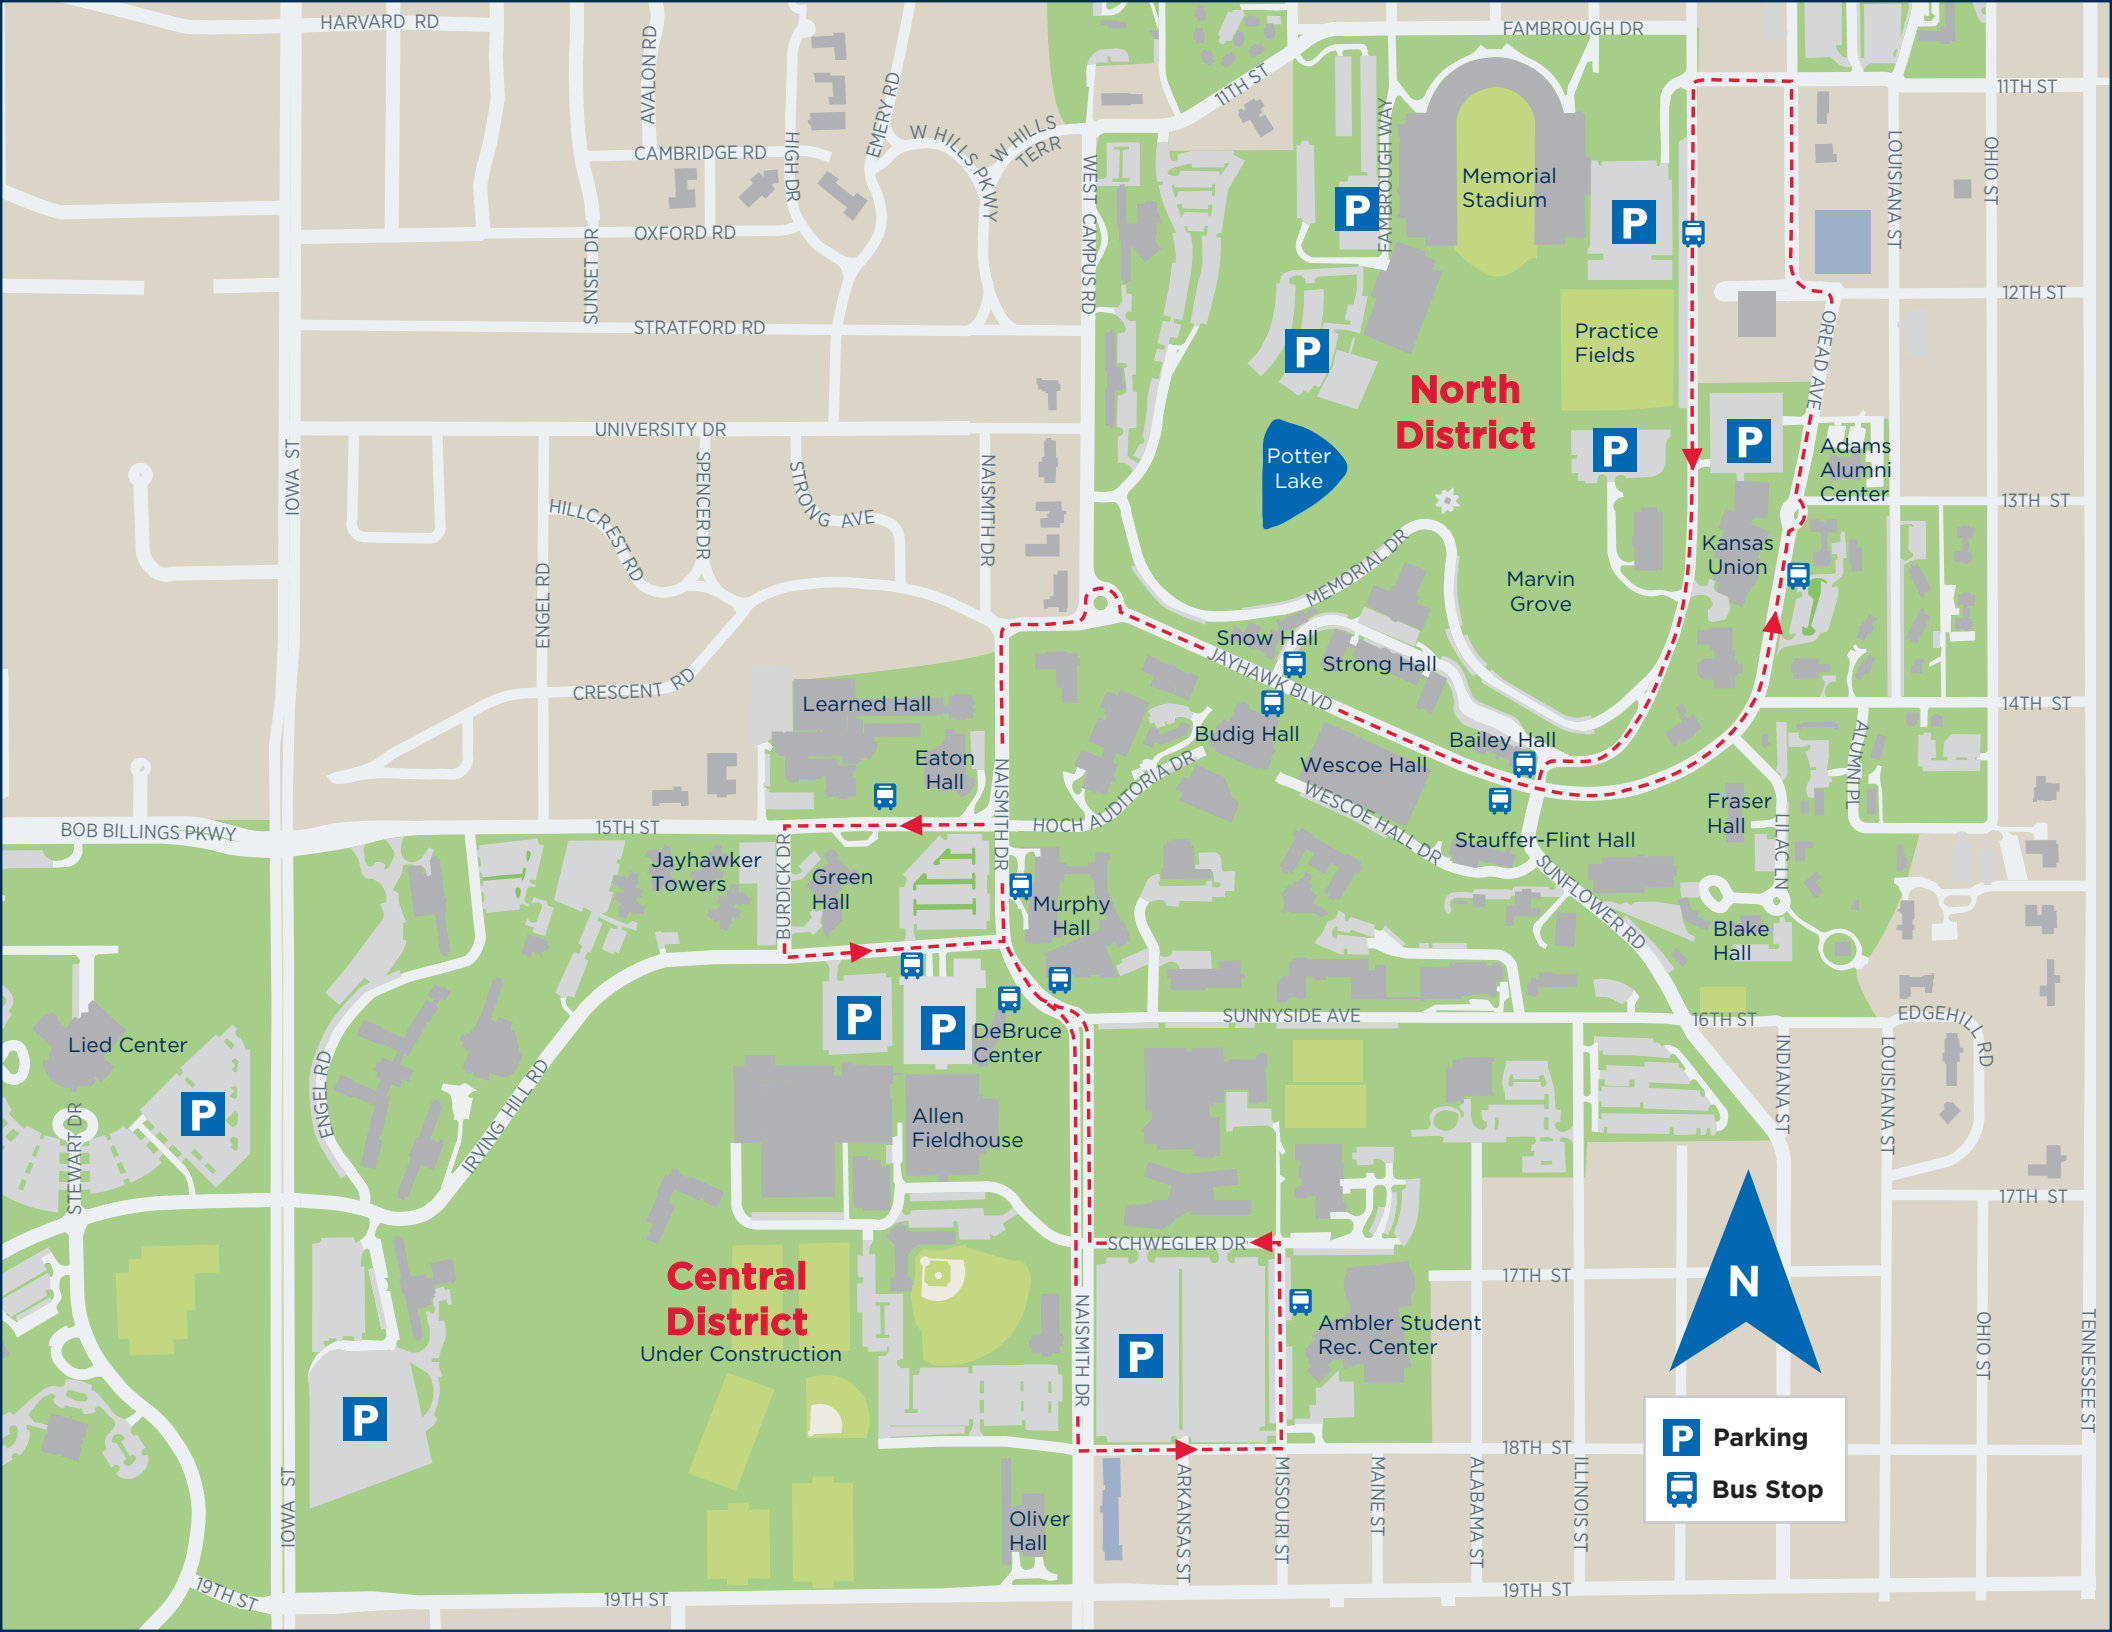

-  Bus Stop
 -  Bus Zone
 -  General Parking
 -  Reserved Parking
 -  Emergency Services
 -  Road Closed
-
-  Faculty Seating
 -  Limited Mobility Seating
 -  Sign Language Interpreter
 -  Student Seating
 -  Wheelchair Seating
- All unreserved seating is general seating*
-
-  Information
 -  Medical Services
 -  Photo Tents
 -  Programs
 -  Public Restrooms

North District

Central District
Under Construction

- Parking
- Bus Stop